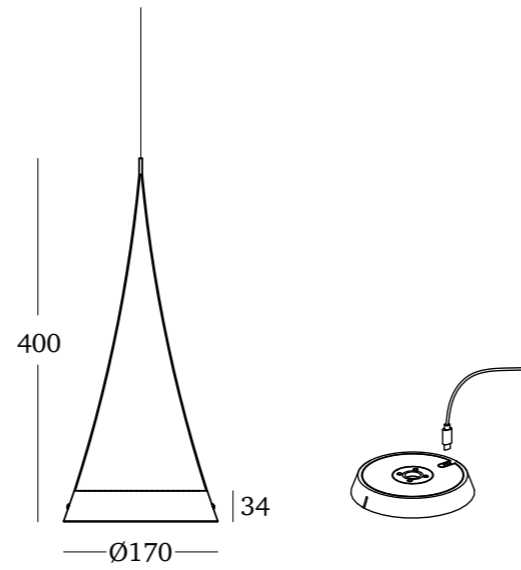

Torus Fly

- 366501 White ☐
- 366502 Black ☒

LED rechargeable lamp
Touch switch
Dimmable: 5%-100%
IP20

Materials:
- Aluminium die-casting
- Powder coating painting
- Frosted polycarbonate diffuser
Charging time: 4-5h
Working time: 9-10h
Input: DC 5V = 1A (Adapter not included)
Power 2.5W, 5V
Lithium Battery: 2*1900 mAh

LED: Lumileds 4014
Lumens: 190/200
CCT: 2700k / 3000k
CRI ≥80

Inner box size: 20.5 x 9.5 x 41 cm
Master: 6 pieces
Master size: 59 x 42.5 x 22 cm
Net weight: 4.2 kg
Gross weight: 10.5 kg

Torus Floor

- 366301 White ☐
- 366302 Black ☒

LED rechargeable lamp
Touch switch
Dimmable: 5%-100%
IP20

Materials:
- Aluminium die-casting
- Powder coating painting
- Frosted polycarbonate diffuser
Charging time: 4-5h
Working time: 9-10h
Input: DC 5V = 1A (Adapter not included)
Power 2.5W, 5V
Lithium Battery: 2*1900 mAh

LED: Lumileds 4014
Lumens: 190/200
CCT: 2700k / 3000k
CRI ≥80

Inner box size: 28.5 x 8.5 x 68 cm
Master: 4 pieces
Master size: 69.5 x 36 x 30 cm
Net weight: 9.4 kg
Gross weight: 13 kg