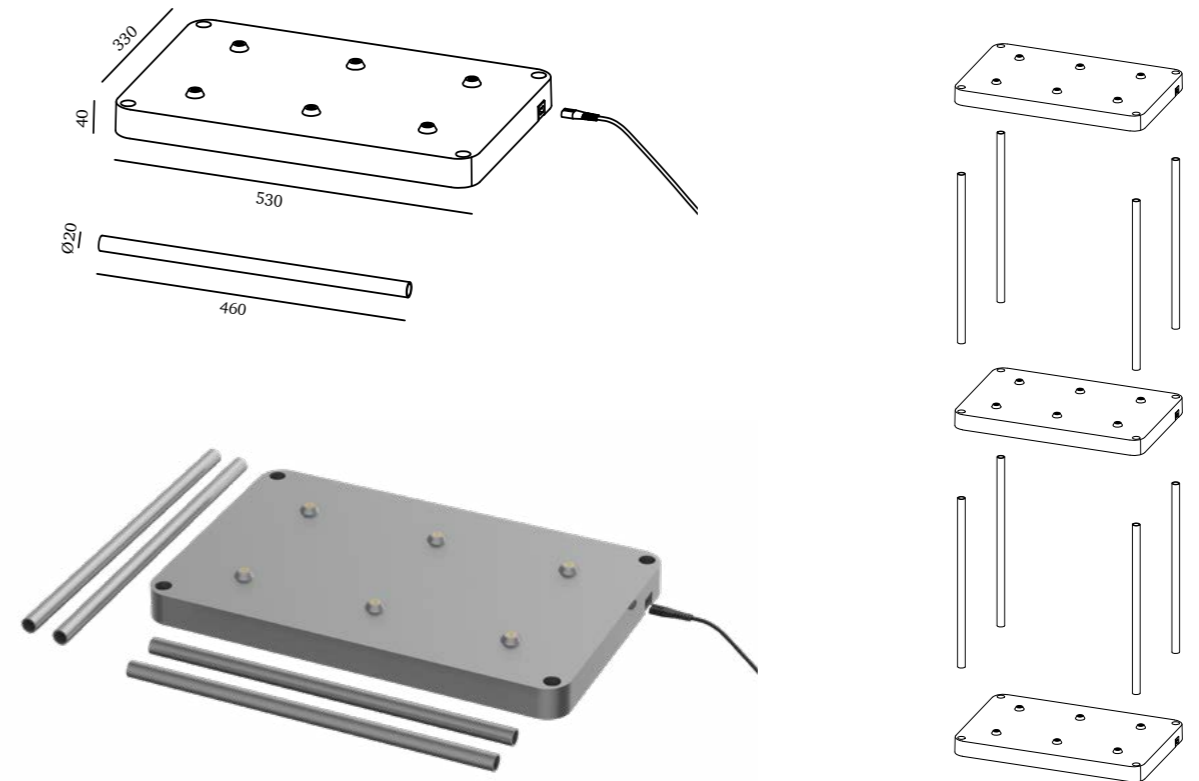

Multiple Charging Station

H1855

Multiple charging station
IP20

Material: not flammable technopolymer (class V0)

Input: AC 100V-240V ~ 50/60 Hz

Output: DC 5V = 7A

Power: 35W

Inner box size: 39 x 6.5 x 57 cm

Master: 4 pieces

Master size: 41 x 59.5 x 28 cm

Net weight: 7.6 kg

Gross weight: 9.6 kg