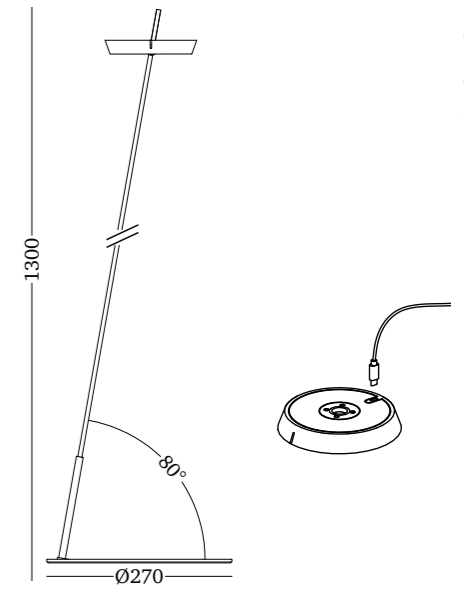

Torus Floor

- 366301 White ☐
- 366302 Black ☒

LED rechargeable lamp
Touch switch
Dimmable: 5%-100%
IP20

Materials:
- Aluminium die-casting
- Powder coating painting
- Frosted polycarbonate diffuser
Charging time: 4-5h
Working time: 9-10h
Input: DC 5V = 1A (Adapter not included)
Power 2.5W, 5V
Lithium Battery: 2*1900 mAh

LED: Lumileds 4014
Lumens: 190/200
CCT: 2700k / 3000k
CRI ≥80

Inner box size: 28.5 x 8.5 x 68 cm
Master: 4 pieces
Master size: 69.5 x 36 x 30 cm
Net weight: 9.4 kg
Gross weight: 13 kg