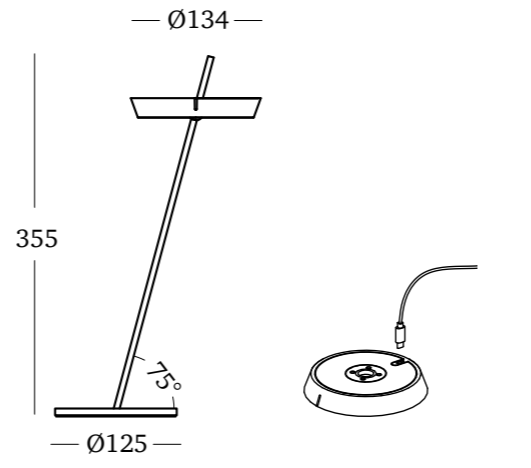

Torus Desk

- 366101 White
- 366102 Black

LED rechargeable lamp
Touch switch
Dimmable: 5%-100%
IP20

Materials:
- Aluminium die-casting
- Powder coating painting
- Frosted polycarbonate diffuser
Charging time: 4-5h
Working time: 9-10h
Input: DC 5V = 1A (Adapter not included)
Power 2.5W, 5V
Lithium Battery: 2*1900 mAh

LED: Lumileds 4014
Lumens: 190/200
CCT: 2700k / 3000k
CRI ≥80

Inner box size: 17 x 16 x 44.5 cm
Master: 6 pieces
Master size: 53 x 33.5 x 46 cm
Net weight: 6.6 kg
Gross weight: 12.1 kg