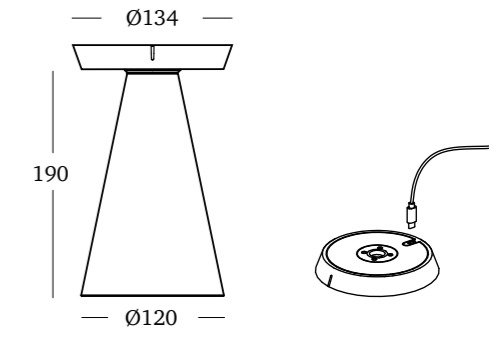

Torus Glass

- 366401 White
- 366402 Black

LED rechargeable lamp
Touch switch
Dimmable: 5%-100%
IP20

Materials:
- Aluminium die-casting
- Powder coating painting
- Frosted polycarbonate diffuser
Charging time: 4-5h
Working time: 9-10h
Input: DC 5V = 1A (Adapter not included)
Power 2.5W, 5V
Lithium Battery: 2*1900 mAh

LED: Lumileds 4014
Lumens: 190/200
CCT: 2700k / 3000k
CRI ≥80

Inner box size: 17 x 17 x 29.5 cm
Master: 6 pieces
Master size: 53 x 35.5 x 31 cm
Net weight: 3.3 kg
Gross weight: 7.5 kg