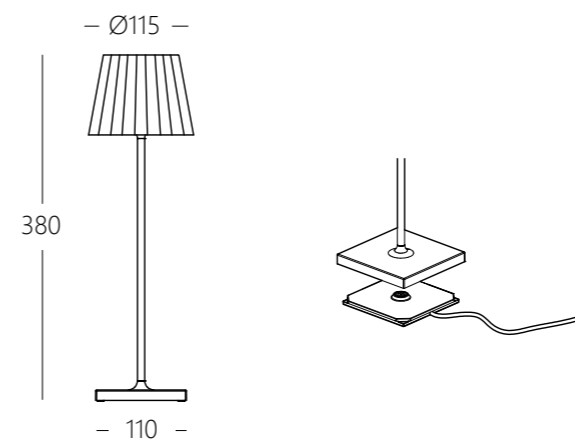

Plissè

189201	White		189207	Yellow	
189202	Black		189208	Blue	
189203	Sand		189241	UV Gold	
189204	Sage		189242	UV Chrome	
189205	Pink		189243	UV bronze	
189206	Red				

LED rechargeable lamp
Touch switch
Dimmable: 5%-100%
IP54

Materials:

- Aluminium die-casting
- Powder coating painting
- Frosted polycarbonate diffuser

Charging time: 6-7h

Working time: 11-12h

Input: DC 5V $\equiv$ 1A (Adapter not included)

Power: 2.2W, 5V

Lithium Battery: 2*2200 mAh

LED: Lumileds 4014

Lumens: 192/194

CCT: 2700k / 3000k

CRI $\geq$ 80

Inner box size: 14.5 x 13.5 x 43.5 cm

Master: 6 pieces

Master size: 42 x 30.5 x 45 cm

Net weight: 5.9 kg

Gross weight: 10 kg