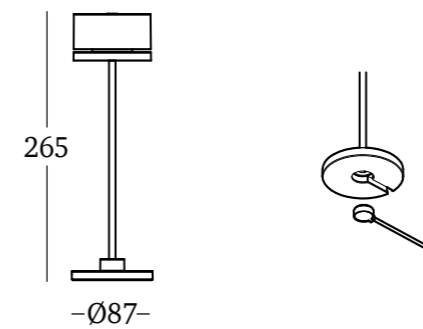

Duplo

322301	White	
322302	Black	
322303	Sand	
322304	Sage	
322306	Red	
322309	Corten	

LED rechargeable lamp
Touch switch
Dimmable: 5%-100%
IP54

Materials:

- Aluminium die-casting
- Powder coating painting
- Frosted polycarbonate diffuser

Charging time: 4-5h

Working time: 7-8h

Input: DC 5V = 1A (Adapter not included)

Power 2.2W, 5V

Lithium Battery: 1*3000 mAh

LED: Lumileds 4014

Lumens: 181/187

CCT: 2700k / 3000k

CRI ≥ 80

Inner box size: 12.5 x 12.5 x 32 cm

Master: 6 pieces

Master size: 39 x 26.5 x 33.5 cm

Net weight: 5.9 kg

Gross weight: 6.7 kg