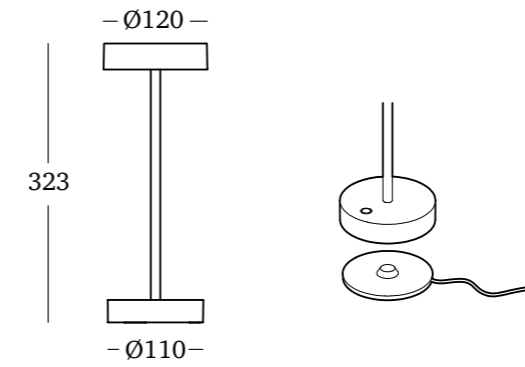

Standy Maxi

321301	White	
321302	Black	
321303	Sand	
321304	Sage	
321332	Matt Chrome	
321333	Matt Gold	

LED rechargeable lamp
Touch switch
Dimmable: 5%-100%
IP54

Materials:

- Aluminium die-casting
- Powder coating painting
- Frosted polycarbonate diffuser

Charging time: 6-7h

Working time: 11-12h

Input: DC 5V = 1A (Adapter not included)

Power: 2.2W, 5V

Lithium Battery: 2*2200 mAh

LED: Lumileds 4014

Lumens: 185/191

CCT: 2700k / 3000k

CRI ≥80

Inner box size: 16 x 16 x 37.5 cm

Master: 6 pieces

Master size: 49.5 x 33.5 x 39 cm

Net weight: 4.8 kg

Gross weight: 9.4 kg