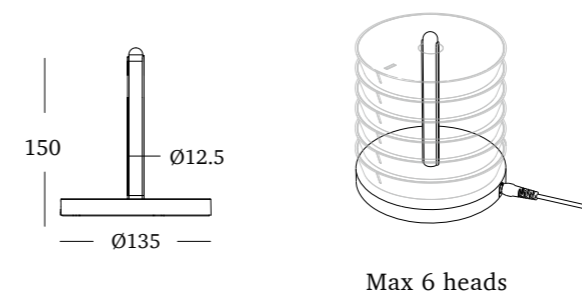

Multiple Charger

366902 Black

Multiple charger
IP20

Material: not flammable technopolymer (class V0)
Input: AC 100V-240V ~ 50/60 Hz
Output: DC 5V = 7A
Power: 35W

Inner box size: 14 x 14 x 21 cm
Master: 6 pieces
Master size: 44 x 29.5 x 23 cm
Net weight: 3.9 kg
Gross weight: 5.7 kg

Torus Top

366801 White

366802 Black

LED rechargeable lamp
Touch switch
Dimmable: 5%-100%
IP20

Materials:

- Aluminium die-casting
- Powder coating painting
- Frosted polycarbonate diffuser

Charging time: 4-5h

Working time: 9-10h

Input: DC 5V = 1A (Adapter not included)

Power 2.2W, 5V

Lithium Battery: 2*1900 mAh

LED: Lumileds 4014

Lumens: 190/200

CCT: 2700k / 3000k

CRI ≥80

Inner box size: 16 x 16 x 6 cm

Master: 12 pieces

Master size: 50 x 33.5 x 14 cm

Net weight: 4.2 kg

Gross weight: 6.6 kg