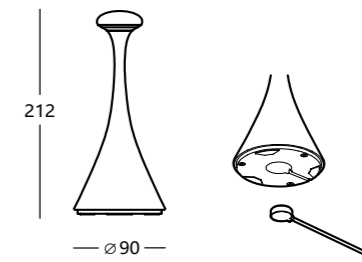

Pinup Mini

322601	White	
322602	Black	
322603	Sand	
322604	Sage	
322606	Red	
322607	Yellow	

LED rechargeable lamp
Touch switch
Dimmable: 5%-100%
IP54

Materials:
- Aluminium die-casting
- Powder coating painting
- Frosted polycarbonate diffuser
Charging time: 2-3h
Working time: 6-7h
Input: DC 5V = 1A (Adapter not included)
Power: 1.8W, 5V
Lithium Battery: 1*2200 mAh

LED: Lumileds 4014
Lumens: 133/140
CCT: 2700k / 3000k
CRI ≥80

Inner box size: 12.5 x 12.5 x 27 cm
Master: 6 pieces
Master size: 39 x 26.5 x 28.5 cm
Net weight: 1.5 kg
Gross weight: 4.2 kg