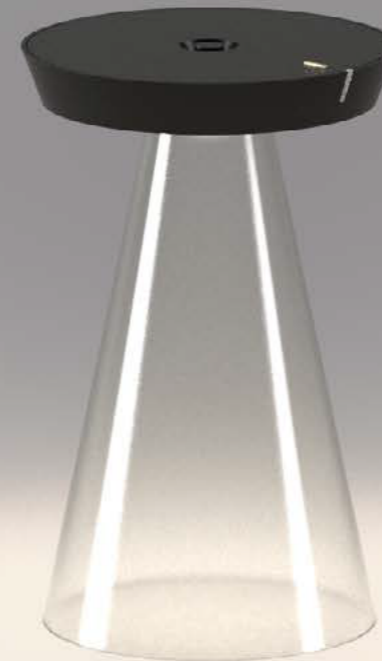

## Torus Glass

- 366401 White
- 366402 Black

LED rechargeable lamp  
 Touch switch  
 Dimmable: 5%-100%  
 IP20

Materials:  
 - Aluminium die-casting  
 - Powder coating painting  
 - Frosted polycarbonate diffuser  
 Charging time: 4-5h  
 Working time: 9-10h  
 Input: DC 5V = 1A (Adapter not included)  
 Power 2.5W, 5V  
 Lithium Battery: 2\*1900 mAh

## Torus Fly

- 366501 White
- 366502 Black

LED rechargeable lamp  
 Touch switch  
 Dimmable: 5%-100%  
 IP20

Materials:  
 - Aluminium die-casting  
 - Powder coating painting  
 - Frosted polycarbonate diffuser  
 Charging time: 4-5h  
 Working time: 9-10h  
 Input: DC 5V = 1A (Adapter not included)  
 Power 2.5W, 5V  
 Lithium Battery: 2\*1900 mAh