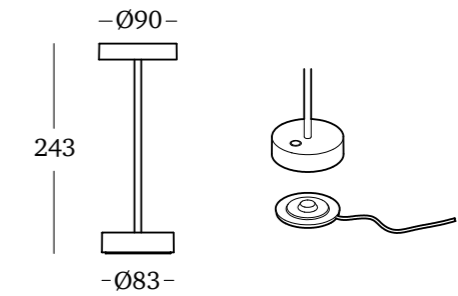

Standy Mini

321401	White	
321402	Black	
321403	Sand	
321404	Sage	
321432	Matt Chrome	
321433	Matt Gold	

LED rechargeable lamp
Touch switch
Dimmable: 5%-100%
IP54

Materials:

- Aluminium die-casting
- Powder coating painting
- Frosted polycarbonate diffuser

Charging time: 2-3h

Working time: 6-7h

Input: DC 5V = 1A (Adapter not included)

Power: 1.5W, 5V

Lithium Battery: 2*800 mAh

LED: Lumileds 4014

Lumens: 126/129

CCT: 2700k / 3000k

CRI ≥80

Inner box size: 12.5 x 12.5 x 29.5 cm

Master: 6 pieces

Master size: 39 x 26.5 x 31 cm

Net weight: 1.9 kg

Gross weight: 5 kg