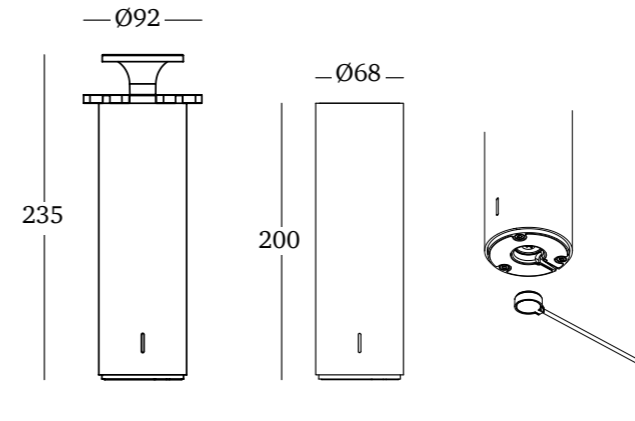

Firework

LED rechargeable lamp
Touch switch
IP20

Materials:

- Aluminium die-casting
- Powder coating painting
- Frosted polycarbonate diffuser

Charging time: 4-5h

Working time: 10-12h

Input: DC 5V $\Rightarrow$ 1A (Adapter not included)

Power 2.2W, 5V

Lithium Battery: 2*2200 mAh

LED: Lumileds 2835

Lumens: 163

Colour temperature: 3000k

CRI $\geq$ 80

Inner box size: 10.5 x 10.5 x 26 cm

Master: 6 pieces

Master size: 33 x 22.5 x 27.5 cm

Net weight: 5 kg

Gross weight: 6.5 kg