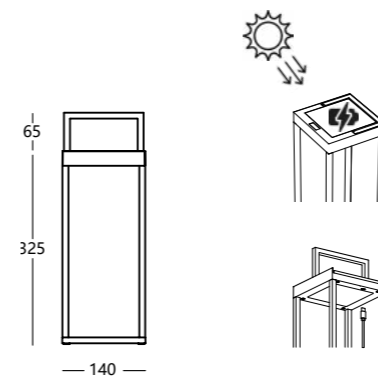

Handy Mini

- 611201 White
- 611202 Black

LED rechargeable solar lamp
Touch switch
Daylight sensor: activate at under 50 lux
Dimmable: 5%-100%
IP54

Materials:
- Aluminium die-casting
- Powder coating painting
- Frosted polycarbonate diffuser
Charging time:
- charge with USB charger : 5-6h
- charge with solar energy: 15-16h
Working time: 10h-11h
Input: DC 5V = 1A (Adapter not included)
Power: 2.2W, 5V
Solar panel: 1.5w single crystal silicon
Lithium Battery: 1*3600 mAh

LED: Lumileds 4014
Lumens: 196
Color temperature: 3000k
CRI >80

Inner box size: 19 x 19 x 41.5 cm
Master: 6 pieces
Master size: 58.5 x 39.5 x 43 cm
Net weight: 5.8 kg
Gross weight: 10.3 kg