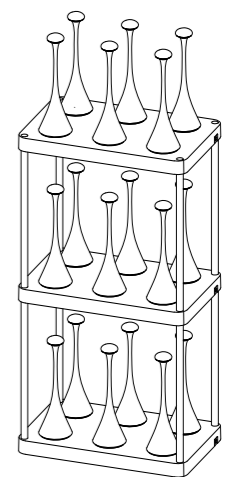

Master: 4 pieces

Master size: 41 x 59.5 x 28 cm

Net weight: 7.6 kg

Gross weight: 9.6 kg

Max 3 layers