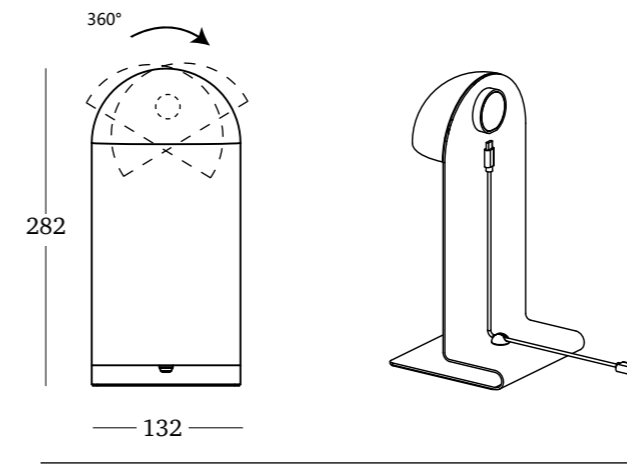

Midi

367101 White

367102 Black

LED rechargeable lamp
Touch switch
Dimmable: 5%-100%
IP54

Materials:

- Aluminium die-casting
- Powder coating painting
- Frosted polycarbonate diffuser

Charging time: 4-5h

Working time: 10-11h

Input: DC 5V $\overline{=}$ 1A (Adapter not included)

Power 2.2W, 5V

Lithium Battery: 2*2200 mAh

LED: Lumileds 4014

Lumens: 187/194

CCT: 2700k / 3000k

CRI $\geq$ 80

Inner box size: 20.5 x 18 x 33.5 cm

Master: 6 pieces

Master size: 56 x 42.5 x 35.5 cm

Net weight: 7.8 kg

Gross weight: 13.2 kg