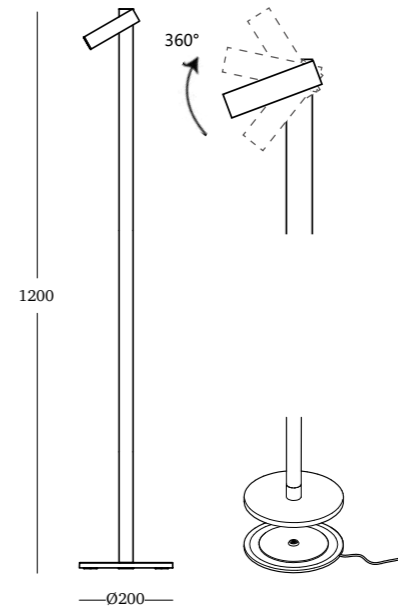

Zoom Floor

- 329301 White
- 329302 Black
- 329303 Sand

LED rechargeable lamp
Touch switch
Dimmable: 5%-100%
IP54

Materials:
- Aluminium die-casting
- Powder coating painting
- Clear glass
Charging time: 6-7h
Working time: 12-14h
Input: DC 5V --- 1A
(Adapter not included)
Power: 2.2W, 5V
Lithium Battery: 2*2200 mAh

LED: CREE-XPE2
Lumens: 133
Colour temperature: 3000k
CRI ≥80

Inner box size: 56.5 x 25.5 x 8 cm
Master: 2 pieces
Master size: 58 x 17.5 x 27 cm
Net weight: 5.2 kg
Gross weight: 8.1 kg