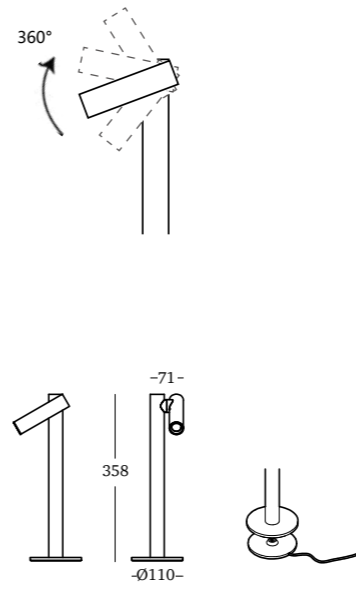

Zoom Desk

- 329101 White
- 329102 Black
- 329103 Sand

LED rechargeable lamp
Touch switch
Dimmable: 5%-100%
IP54

Materials:
- Aluminium die-casting
- Powder coating painting
- Clear glass
Charging time: 6-7h
Working time: 12-14h
Input: DC 5V --- 1A
(Adapter not included)
Power: 2.2W, 5V
Lithium Battery: 2*2200 mAh

LED: CREE-XPE2
Lumens: 140
Colour temperature: 3000k
CRI ≥80

Inner box size: 14 x 14 x 39 cm
Master: 6 pieces
Master size: 44 x 29.5 x 41 cm
Net weight: 5.4 kg
Gross weight: 9.2 kg