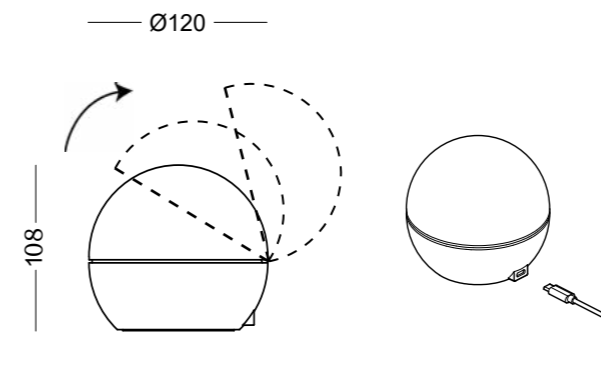

Good Night

323201	White	
323202	Black	
323203	Sand	
323204	Sage	
323206	Red	

LED rechargeable lamp
Mechanical switch
Dimmable: 5%-100%
IP20

Materials:

- Aluminium die-casting
- Powder coating painting
- Opal polycarbonate diffuser

Charging time: 6-7h
Working time: 11-12h
Input: DC 5V = 1A (Adapter not included)
Power: 2.2W, 5V
Lithium Battery: 2*2200 mAh

LED: Lumileds 4014
Lumens: 145
Colour temperature: 3000k
CRI ≥80

Inner box size: 16 x 16 x 16 cm
Master: 6 pieces
Master size: 49.5 x 33.5 x 17.5 cm
Net weight: 4.5 kg
Gross weight: 7 kg