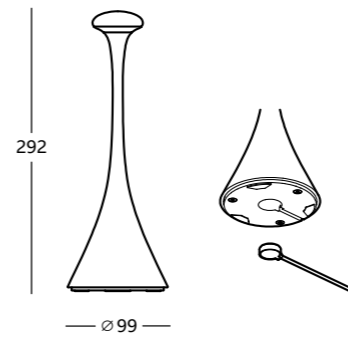

Pinup Maxi

322501	White	
322502	Black	
322503	Sand	
322504	Sage	
322506	Red	
322507	Yellow	

LED rechargeable lamp
Touch switch
Dimmable: 5%-100%
IP54

Materials:
- Aluminium die-casting
- Powder coating painting
- Frosted polycarbonate diffuser
Charging time: 6-7h
Working time: 11-12h
Input: DC 5V = 1A (Adapter not included)
Power: 2.2W, 5V
Lithium Battery: 2*2200 mAh

LED: Lumileds 4014
Lumens: 167/175
CCT: 2700k / 3000k
CRI ≥80

Inner box size: 14 x 13.5 x 34 cm
Master: 6 pieces
Master size: 42 x 29.5 x 35.5 cm
Net weight: 2.4 kg
Gross weight: 5.7 kg