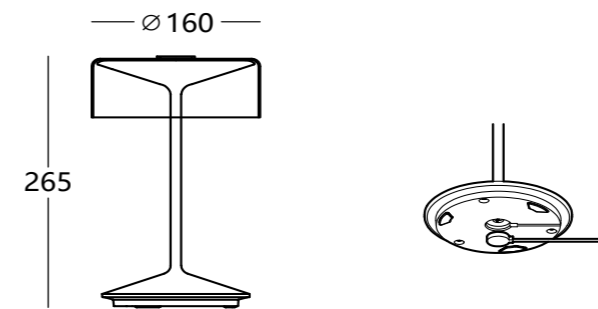

Crystal

332101	White	
332102	Black	
332109	Corten	
332131	Matt Bronze	
332132	Matt Chrome	

LED rechargeable lamp
Touch switch
Dimmable: 5%-100%
IP54

Materials:

- Aluminium die-casting
- Powder coating painting
- Smoky glass
- Frosted polycarbonate diffuser

Charging time: 6-8h

Working time: 11h

Input: DC 5V $\equiv$ 1A (Adapter not included)

Power: 2.2W, 5V

Lithium Battery: 2*2200 mAh

LED: Lumileds 4014

Lumens: 160/173

CCT: 2700k / 3000k

CRI $\geq$ 80

Inner box size: 29 x 19.5 x 20 cm

Master: 4 pieces

Master size: 40.5 x 30.5 x 42 cm

Net weight: 3.4 kg

Gross weight: 6 kg