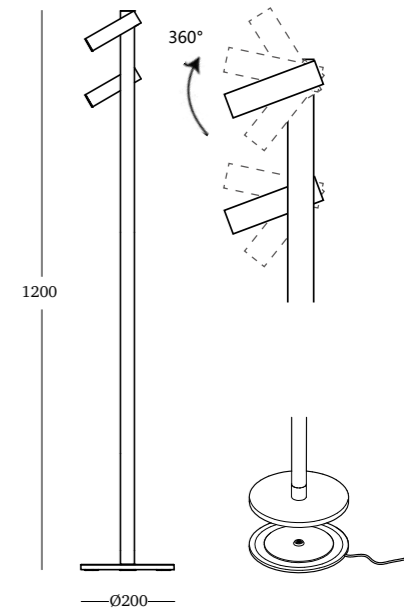

Zoom Twin Floor

- 329401 White
- 329402 Black
- 329403 Sand

LED rechargeable lamp
Touch switch
Dimmable: 5%-100%
IP54

Materials:
- Aluminium die-casting
- Powder coating painting
- Clear glass
Charging time: 6-7h
Working time: 7-9h
Input: DC 5V --- 1A
(Adapter not included)
Power: 2*2.2W, 5V
Lithium Battery: 2*2200 mAh

LED: CREE-XPE2
Lumens: 256
Colour temperature: 3000k
CRI ≥80

Inner box size: 56.5 x 25.5 x 8 cm
Master: 2 pieces
Master size: 58 x 17.5 x 27 cm
Net weight: 5.4 kg
Gross weight: 8.3 kg