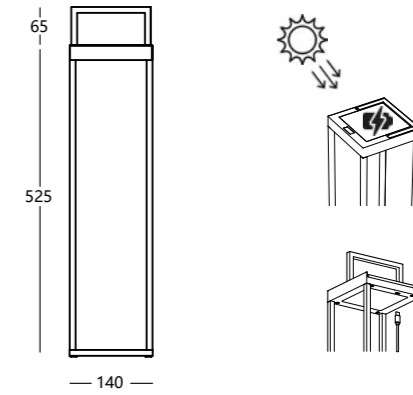

Handy Maxi

- 611301 White
- 611302 Black

LED rechargeable solar lamp
Touch switch
Daylight sensor: activate at under 50 lux
Dimmable: 5%-100%
IP54

Materials:
- Aluminium die-casting
- Powder coating painting
- Frosted polycarbonate diffuser
Charging time:
- charge with USB charger : 5-6h
- charge with solar energy: 15-16h
Working time: 10h-11h
Input: DC 5V = 1A (Adapter not included)
Power: 2.2W, 5V
Solar panel: 1.5w single crystal silicon
Lithium Battery: 1*3600 mAh

LED: Lumileds 4014
Lumens: 187
Color temperature: 3000k
CRI >80

Inner box size: 19 x 19 x 61.5 cm
Master: 6 pieces
Master size: 58.5 x 39.5 x 63 cm
Net weight: 7.4 kg
Gross weight: 12.6 kg