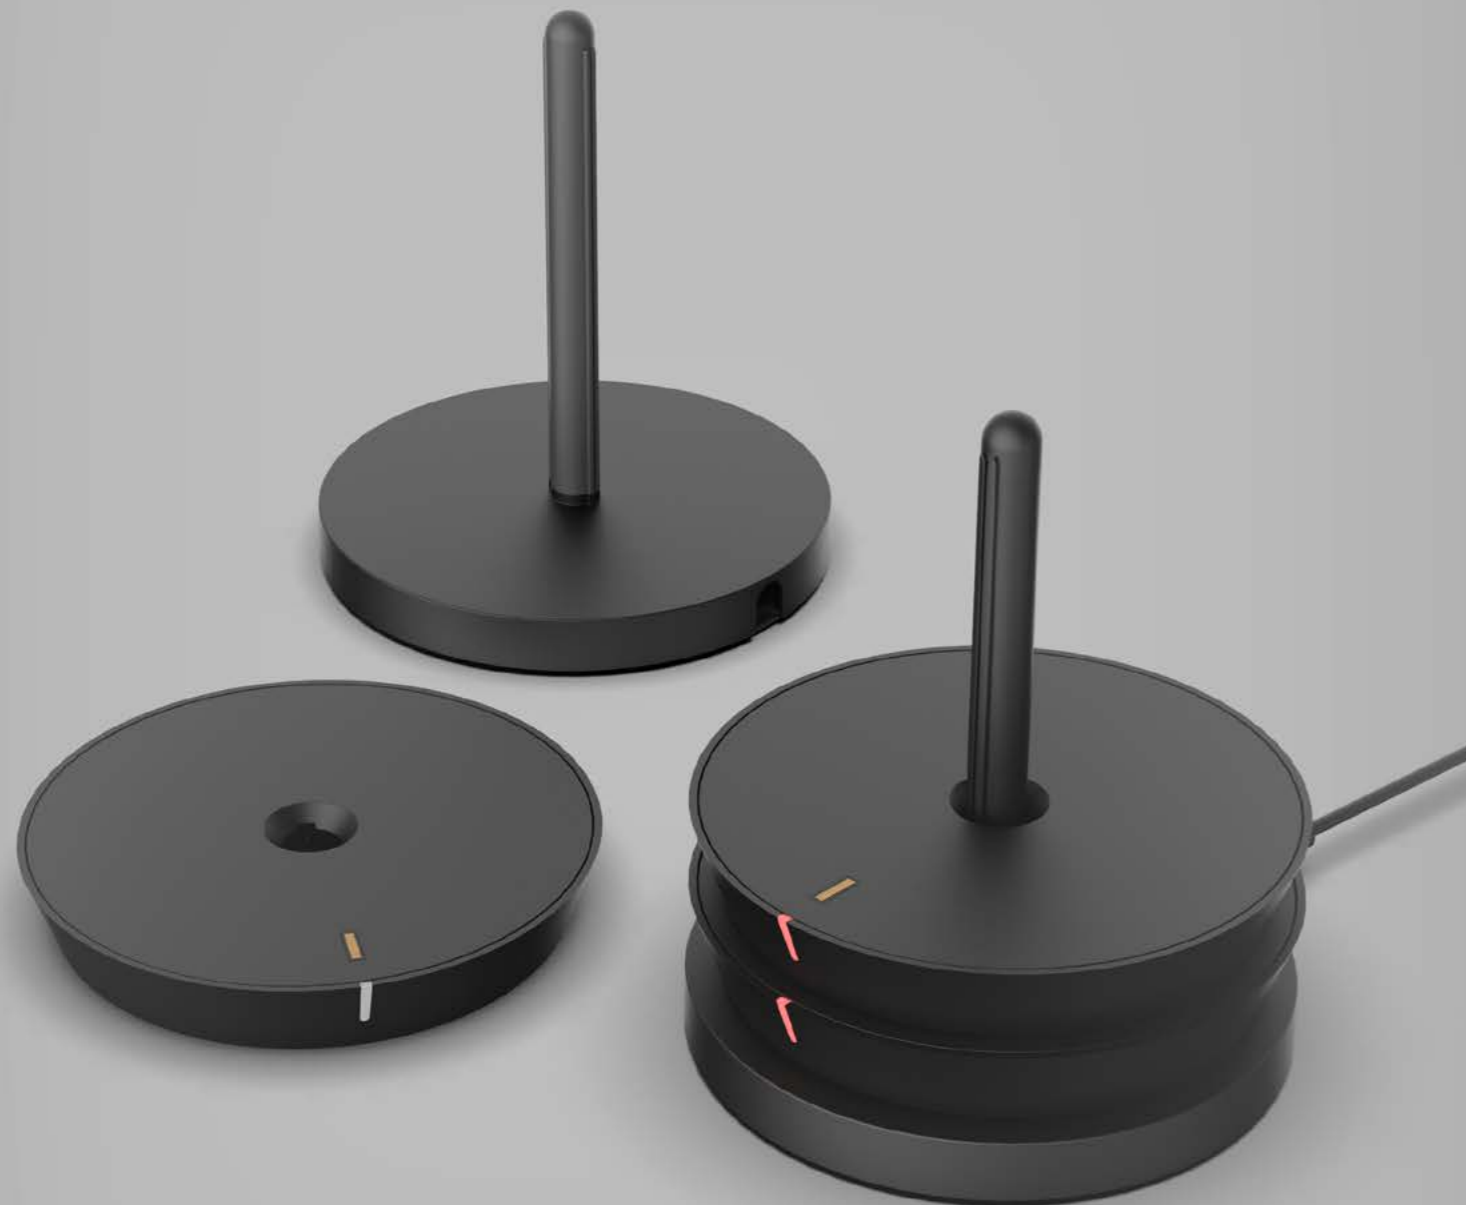

Multiple Charger

366902 Black

Multiple charger
IP20

Material: not flammable technopolymer (class V0)
Input: AC 100V-240V ~ 50/60 Hz
Output: DC 5V = 7A
Power: 35W

Inner box size: 14 x 14 x 21 cm
Master: 6 pieces
Master size: 44 x 29.5 x 23 cm
Net weight: 3.9 kg
Gross weight: 5.7 kg

Torus Top

366801 White

366802 Black

LED rechargeable lamp
Touch switch
Dimmable: 5%-100%
IP20

Materials:

- Aluminium die-casting
- Powder coating painting
- Frosted polycarbonate diffuser

Charging time: 4-5h

Working time: 9-10h

Input: DC 5V = 1A (Adapter not included)

Power 2.2W, 5V

Lithium Battery: 2*1900 mAh

LED: Lumileds 4014

Lumens: 190/200

CCT: 2700k / 3000k

CRI ≥80

Inner box size: 16 x 16 x 6 cm

Master: 12 pieces

Master size: 50 x 33.5 x 14 cm

Net weight: 4.2 kg

Gross weight: 6.6 kg